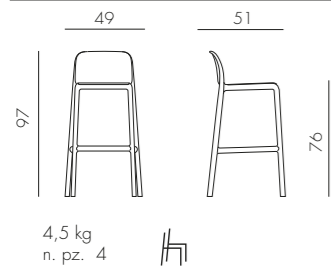

FARO

polipropilene fiberglass