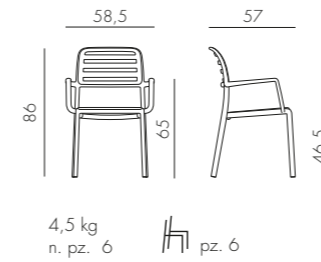

COSTA

polipropilene fiberglass