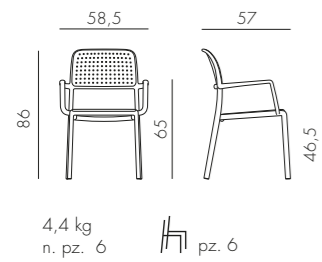

BORA

polipropilene fiberglass