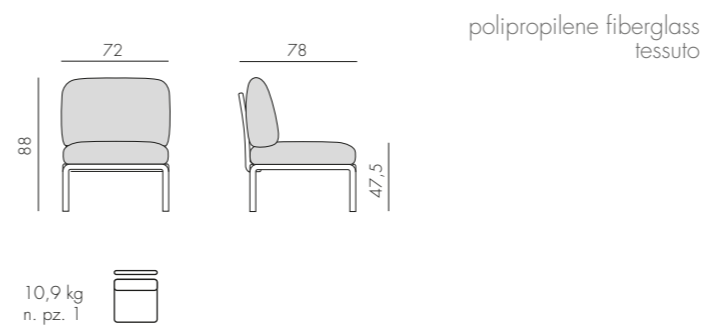

KOMODO ELEMENTO CENTRALE