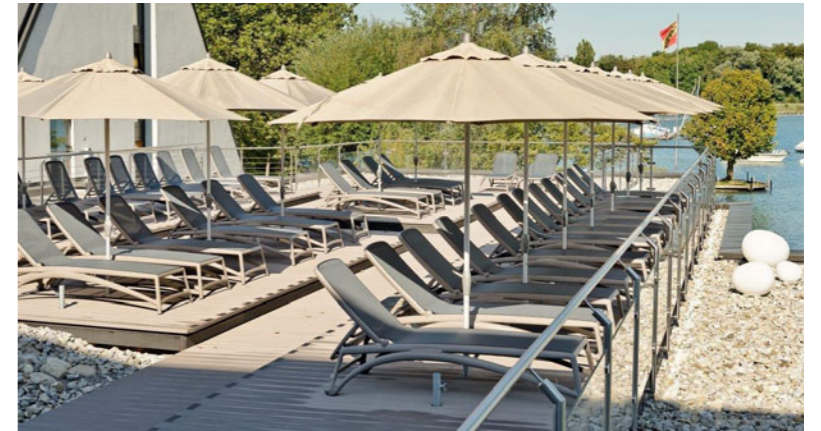

ATLANTICO
Deltapark Resort - Thun - Swiss