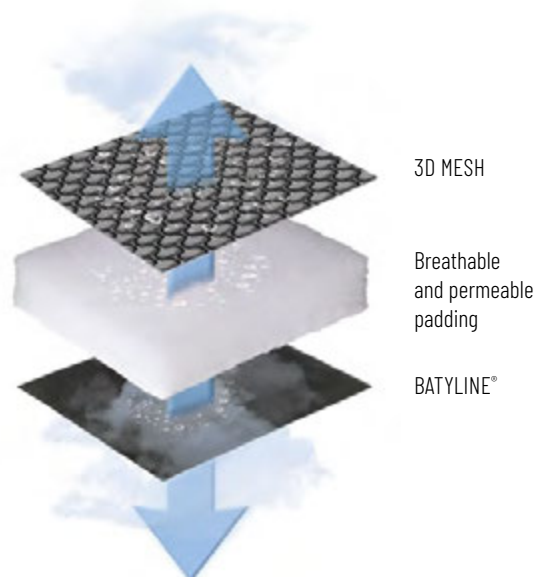

BeComfort®

Test the natural blend of trend and well-being!
New BECOMFORT® textile, combining Lafuma Mobilier's technical expertise and exclusive design DNA.
Settle on this hollow seat pad, with textured honeycomb pattern, breathable and permeable (quick-drying), with three layers for unrivalled comfort.
Its mass coloured thread gives this OEKO-TEX® certified textile excellent UV resistance, without chemical post-treatment, for better air quality and lasting comfort.