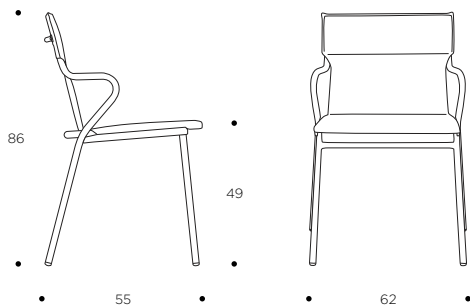

Products

ANCÔNE armchair

Highly comfortable armchair.

Frame: HEL galvanised steel tubing Ø 22 mm.

Seat and backrest cover: Breathable and permeable Hedona cushion. Quick-drying. Excellent resistance to UV rays.

Light and stackable to store over winter.

Replaceable fabric. Protective foot glides.

LFM2942-7710
Latte NEW

LFM2942-8916
Jade NEW

LFM2942-8917
Onyx NEW

LFM2965-9271
Argile NEW

LFM2965-9270
Céladon NEW

LFM2965-9272
Ocre NEW