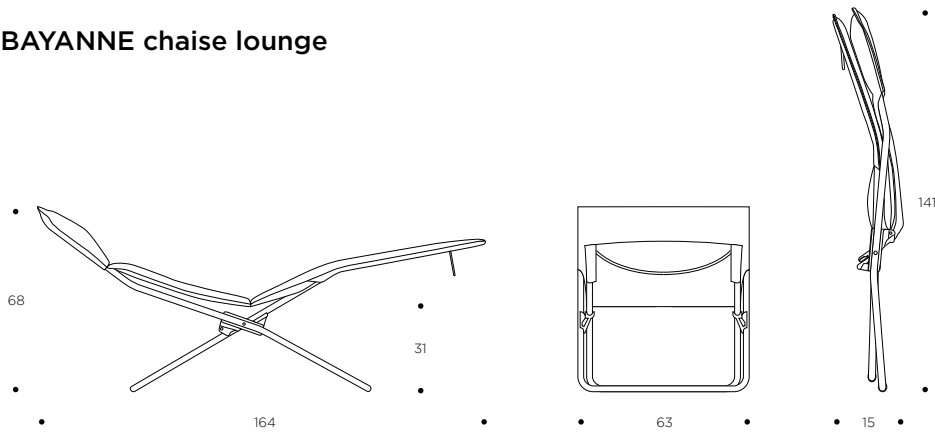

LFM2968-9271
Argile **NEW**

LFM2968-9270
Céladon **NEW**

LFM2968-9272
Ocre **NEW**

BAYANNE chaise lounge

Sun lounger.

Folding deck chair / sun lounger with large sized base.

Frame: HEL galvanised steel tubing Ø 25 mm.