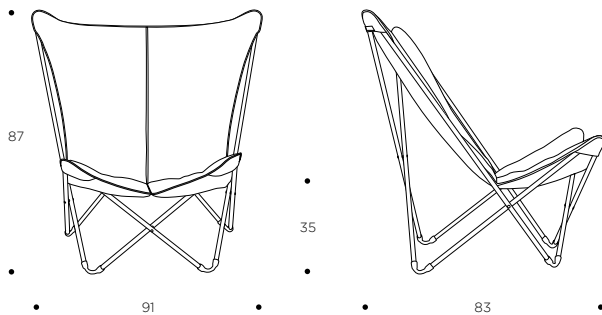

LFM2769-7710
Latte

LFM2769-8916
Jade

LFM2769-8917
Onyx

LFM2976-9271
Argile **NEW**

LFM2976-9270
Céladon **NEW**

LFM2976-9272
Ocre **NEW**

SPHINX lounge chair

This majestic chair is inspired by our legendary POP UP.