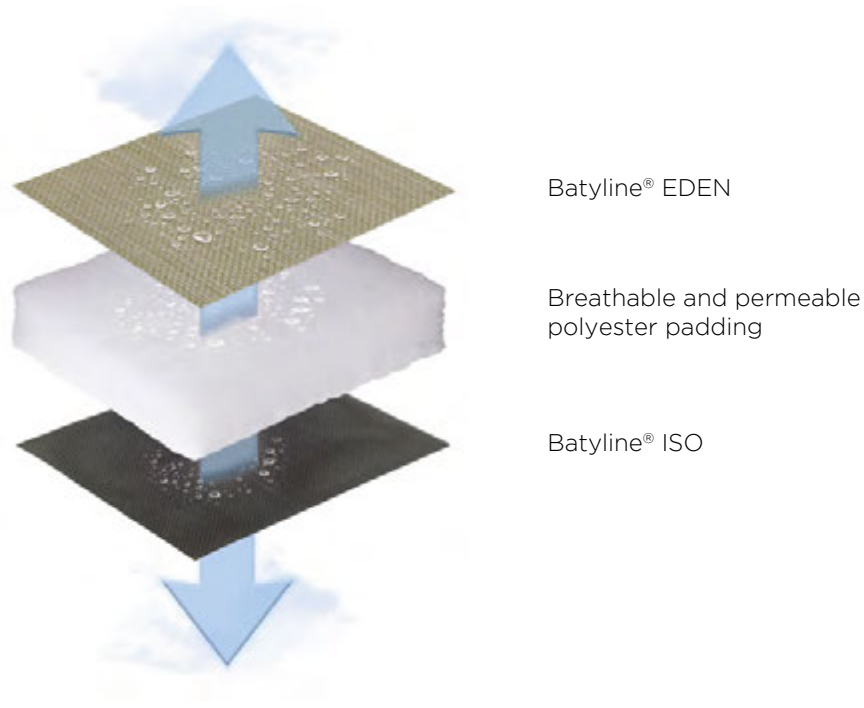

The decorative part, made from Eden, combines the technical qualities of Batyline® with comfort, the feel of the fabric and style in an original way.

Hedona is easy to maintain, does not retain water, is breathable, dries quickly and is not affected by the sun. It is easy to keep clean with a little soapy water.