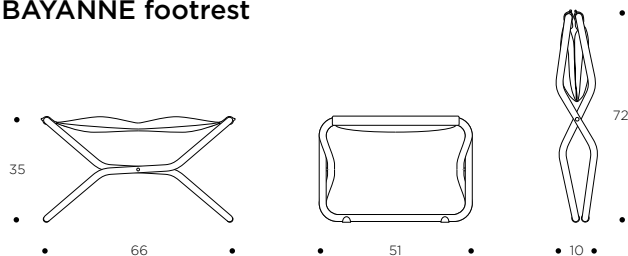

BAYANNE footrest

Footrest.

Frame: HEL steel tubing Ø 25 mm.

Hedona cushioning: breathable and permeable. Quick-drying. Excellent resistance to UV rays.

Foot protectors.

LFM2647-7710
Latte

LFM2647-8916
Jade

LFM2647-8917
Onyx

LFM2968-9271
Argile **NEW**

LFM2968-9270
Céladon **NEW**

LFM2968-9272
Ocre **NEW**