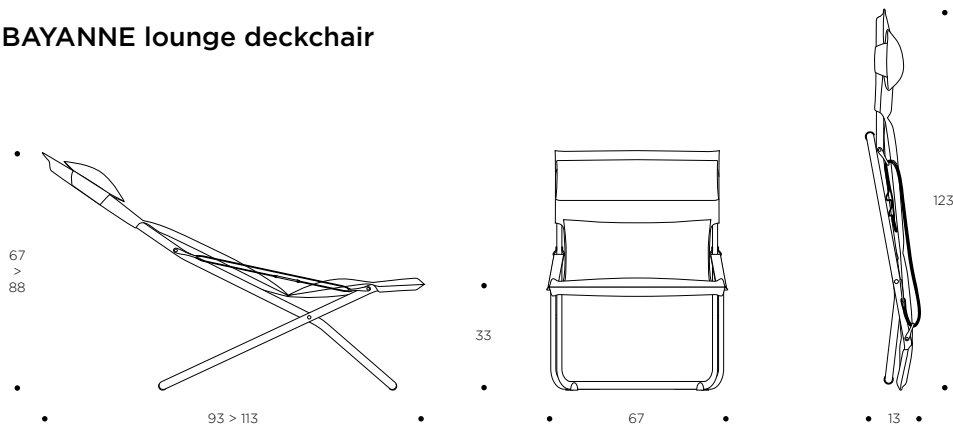

Frame: HEL steel tubing Ø 16 mm.

Foot protectors.

LFM2717-9298
Minéral **NEW**

LFM2979-9292
Ciment **NEW**

Products

BAYANNE lounge deckchair

Lounge deckchair.

Folding deck chair / sun lounger with large sized base. No cross-piece at the front of the seat.

Frame: HEL steel tubing Ø 25 mm.

Armrests in a reinforced weave with 3 position adjustment using snap hook and ring (including lay flat position).

Hedona cushioning: breathable and permeable. Quick-drying. Excellent resistance to UV rays.