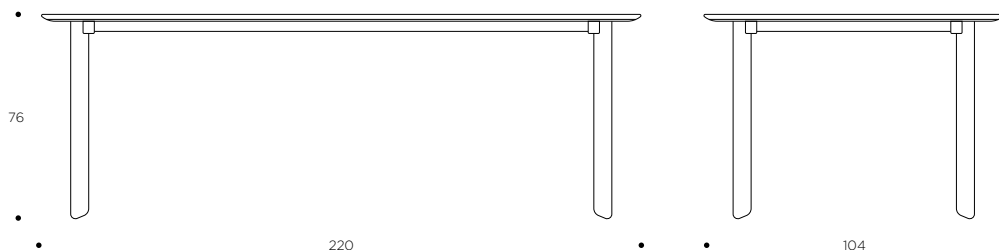

Outdoor dining table.

Design allows for quick and simple set-up (patented system).

Frame: aluminium surround and legs.

Tabletop: Made from compact high pressure laminate. A material which is particularly resistant to scratching, abrasion and impacts. Thickness 10mm.