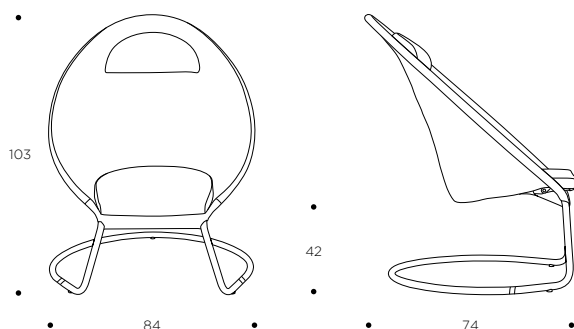

Products

COCOON lounge chair

In and outdoor cantilevered chair.

Frame: HEL galvanised steel tubing Ø 25 mm.

Frame cover: Batyline® Eden. Excellent resistance to UV rays.

Seat: breathable, permeable Hedona cushion. Quick-drying. Excellent resistance to UV rays.