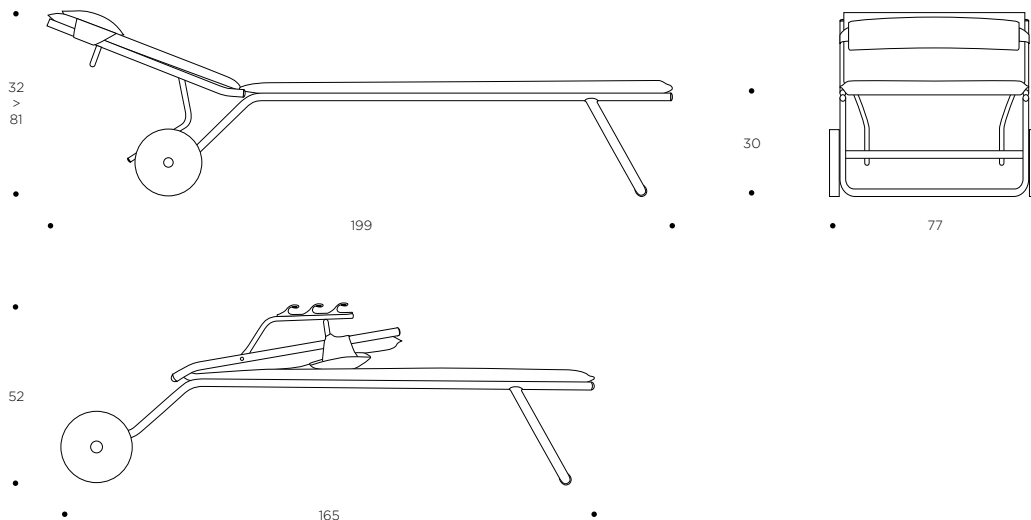

LFM2788-8917
Onyx

LFM2967-9271
Argile **NEW**

LFM2967-9270
Céladon **NEW**

LFM2967-9272
Ocre **NEW**

Products

BAYANNE sunbed

Sun lounger with wheels.

Frame: HEL galvanised steel tubing Ø 25 mm.