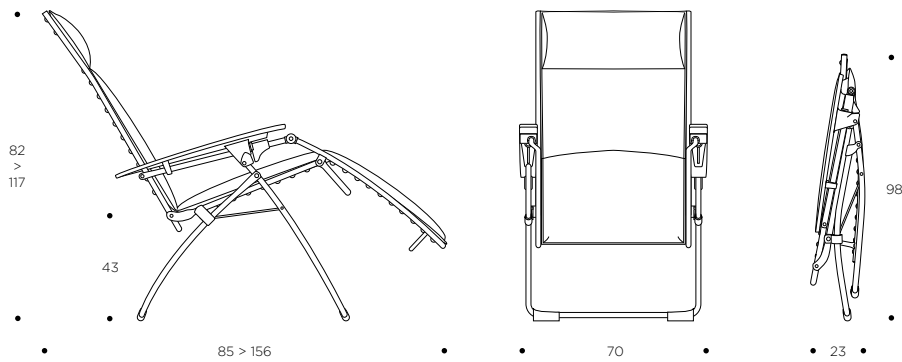

LFM2948-9298
Minéral NEW

LFM2978-9292
Ciment NEW

Products

BAYANNE recliner

Relaxation armchair.

Frame: HEL steel tubing Ø 20 mm.

Refined design with no cross-piece at the top of the backrest or the base of the leg rest.