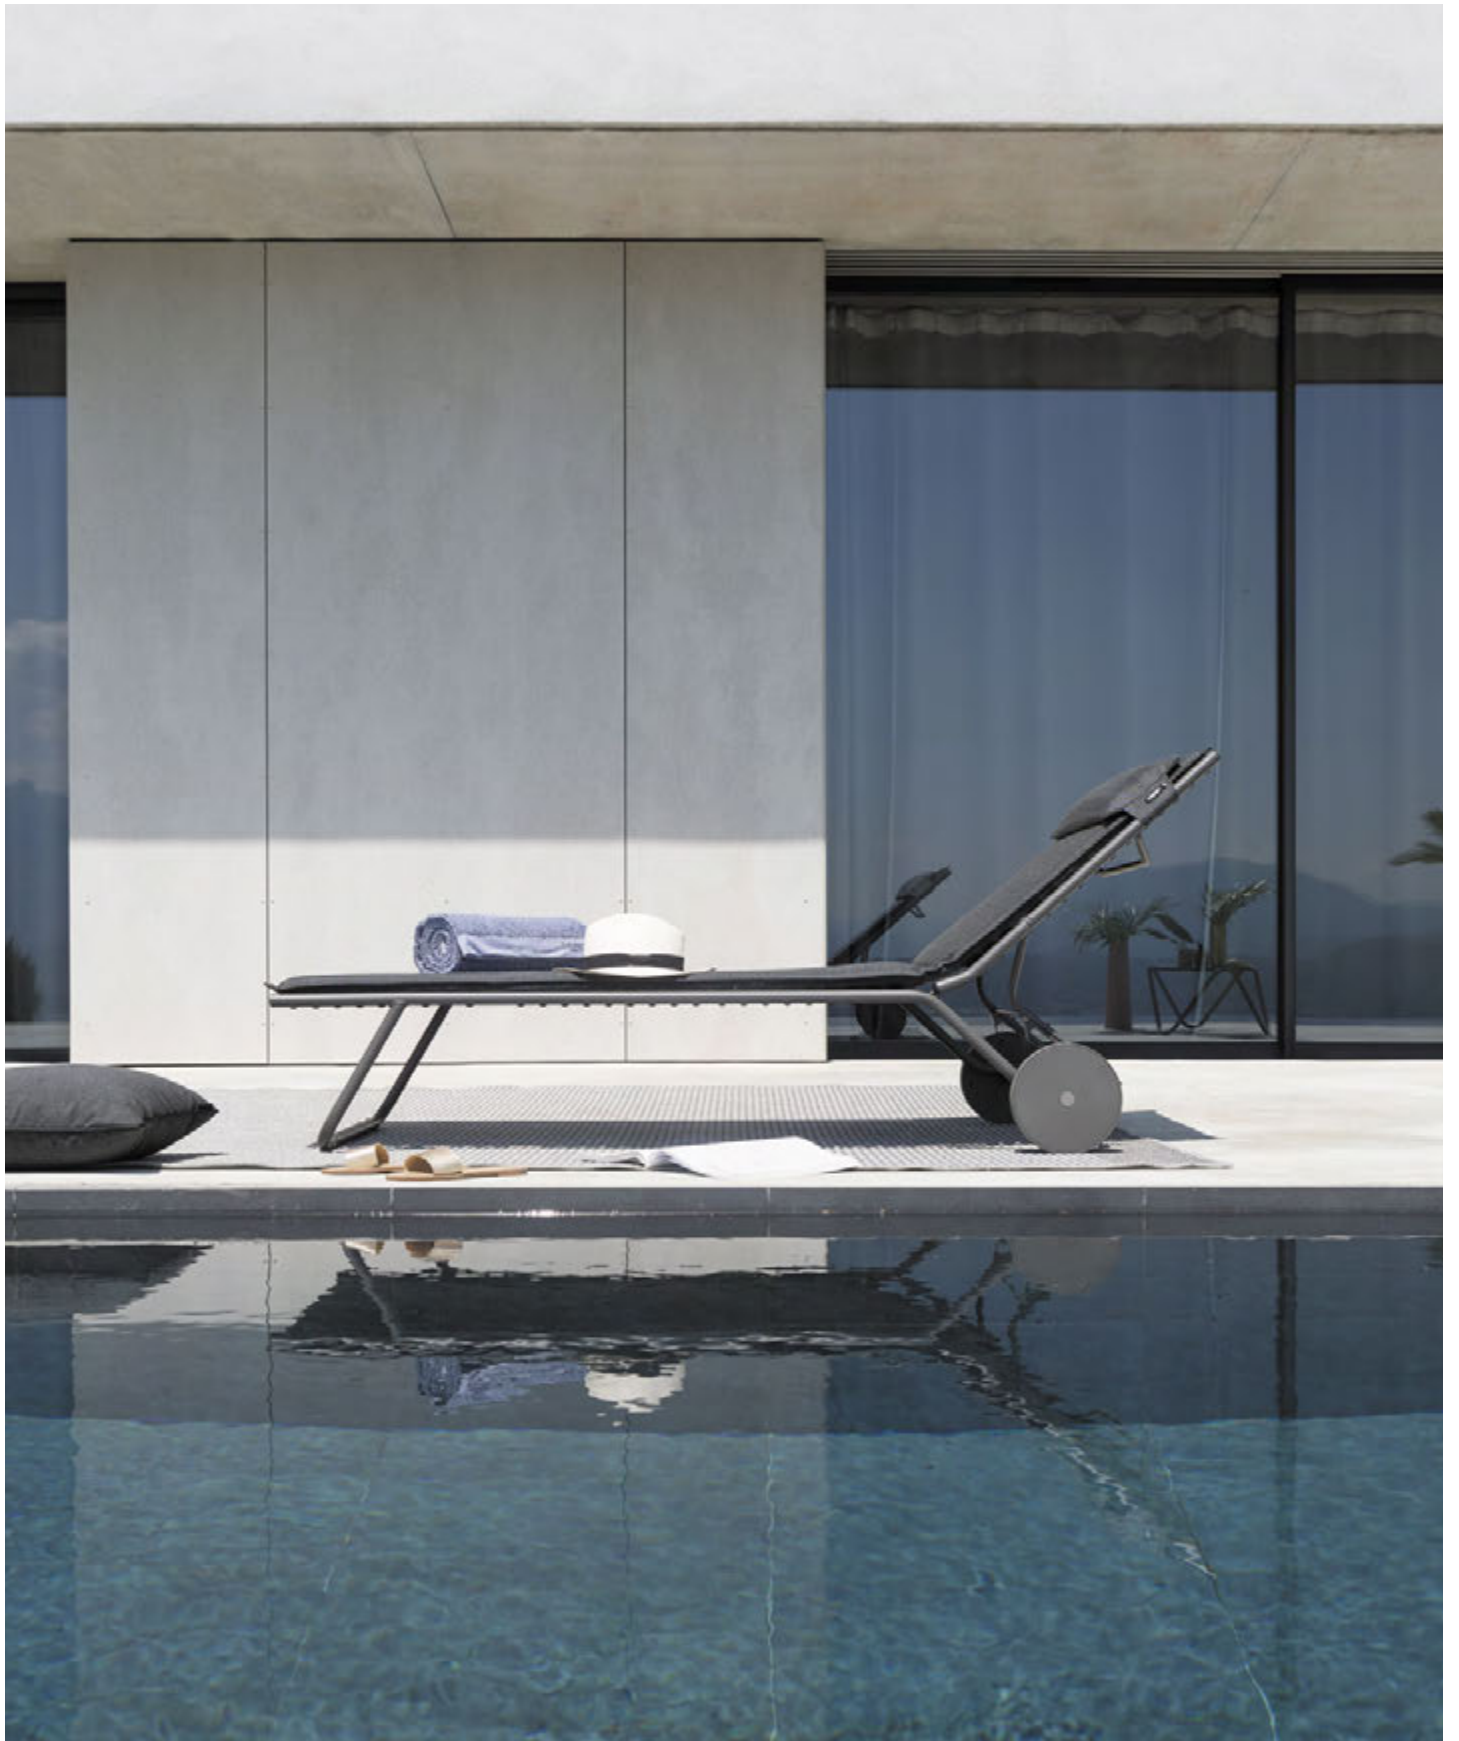

VOGUE

Stackable low table. Perforated steel tabletop.

Frame: HEL steel tubing Ø 22 mm.

Lacquered steel tabletop.

Foot protectors.

LFM2947-7782
Titane **NEW**

LFM2947-9290
Kaolin **NEW**

Products