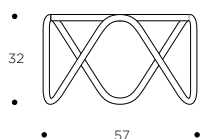

VOGUE

Stackable low table. Perforated steel tabletop.

Frame: HEL steel tubing Ø 22 mm.

Lacquered steel tabletop.

Foot protectors.

LFM2947-7782
Titane **NEW**

LFM2947-9290
Kaolin **NEW**

Products