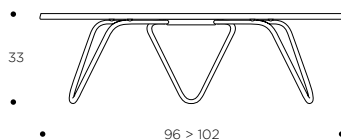

LFM2770-8917
Onyx

LFM2859-8937
Tundra grey

LFM2964-9271
Argile **NEW**

LFM2964-9270
Céladon **NEW**

LFM2964-9272
Ocre **NEW**

COCOON low table

In and outdoor low table.

Tabletop: High quality compact laminated HPL material, particularly resistant to scratches and knocks. Thickness 10 mm.